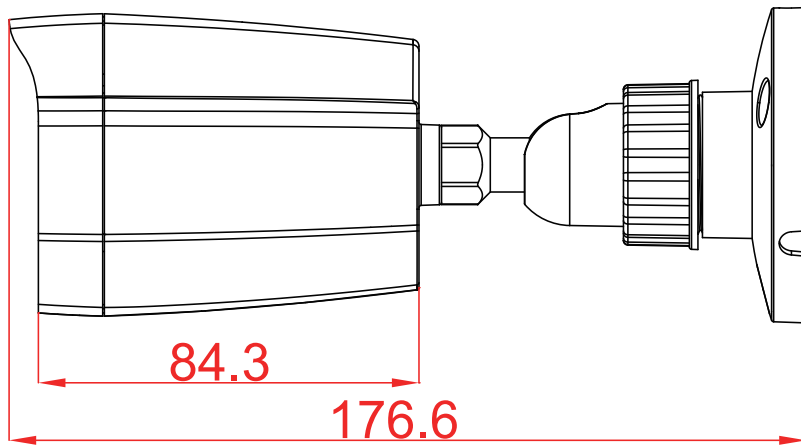

## 5MP Smart Light IP Camera

**BMSDFCV5R**

- DWDR
- With Internal POE
- 5MP@30fps/4MP@30fps/1080P@30fps/720P@30fps
- Intrusion Detection (based on human shape&vehicle detection)

Camera	
Image Sensor	1/2.7" Progressive Scan CMOS Sensor
Resolution	5MP
Effective Pixels	2968(H)*1674(V)
Compression	H.264/H.265/MJPEG
Audio Compression	G711A/U,AAC
TV System	PAL/NTSC
Electronic Shutter Time	Auto: 1/3-1/100000Sec
Minimum Illumination	Color: 0.01 Lux@(F1.6, AGC ON), B/W: 0 Lux with IR
S/N Ratio	60dB
Scanning System	Progressive
Video Output	Network
Reset Button	Optional
Lens	
Focal Length & FOV	2.8 mm, horizontal FOV 109°, vertical FOV 58°, diagonal FOV 129° 4 mm, horizontal FOV 91°, vertical FOV 47°, diagonal FOV 109°
Lens Type	Fixed focal lens, 2.8 and 4 mm optional
Focus Control	Fixed
Aperture	F1.6
Pixels	5MP
Night Vision	
Supplement Light	2PCS
Supplement Light Distance	40M
Supplement Light Status	Auto Control
Supplement Light Power On	Smart, Manual & Timed mode
Network	
Ethernet	RJ-45 (10/100Base-T)
Wireless	N/A
Protocol	TCP/IP, IPv4/v6, ICMP, HTTP, HTTPS, FTP, DHCP, DNS, DDNS, RTP, RTSP, RTMP, RTCP, PPPoE, NTP, SMTP, UDP, SNMP, Qos, 802.1x
ONVIF	Support ONVIF 24.12(Profile S/T/G/M)
P2P	YES
POE	Internal, Support IEEE 802.3af
Video Delay	300ms (Within the Lan)
Main Stream 1	2880*1620@30fps
Main Stream 2	2560*1440@30fps
Main Stream 3	1920*1080@30fps 1280*720@30fps
Sub Stream 1	1280*720@30fps
Sub Stream 2	720*480@30fps

## Dimensions (mm)