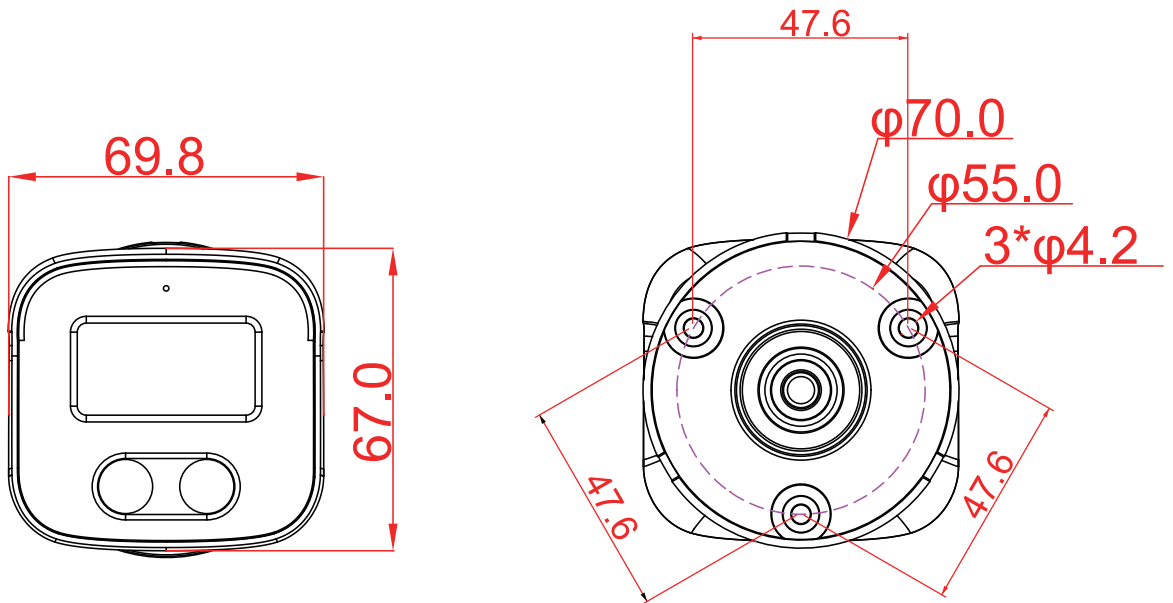

## 5MP Smart Light IP Camera

**BMSDFCV5R**

- DWDR
- With Internal POE
- 5MP@30fps/4MP@30fps/1080P@30fps/720P@30fps
- Intrusion Detection (based on human shape&vehicle detection)

Camera	
Image Sensor	1/2.7" Progressive Scan CMOS Sensor
Resolution	5MP
Effective Pixels	2968(H)*1674(V)
Compression	H.264/H.265/MJPEG
Audio Compression	G711A/U,AAC
TV System	PAL/NTSC
Electronic Shutter Time	Auto: 1/3-1/100000Sec
Minimum Illumination	Color: 0.01 Lux@(F1.6, AGC ON), B/W: 0 Lux with IR
S/N Ratio	60dB
Scanning System	Progressive
Video Output	Network
Reset Button	Optional
Lens	
Focal Length & FOV	2.8 mm, horizontal FOV 109°, vertical FOV 58°, diagonal FOV 129° 4 mm, horizontal FOV 91°, vertical FOV 47°, diagonal FOV 109°
Lens Type	Fixed focal lens, 2.8 and 4 mm optional
Focus Control	Fixed
Aperture	F1.6
Pixels	5MP
Night Vision	
Supplement Light	2PCS
Supplement Light Distance	40M
Supplement Light Status	Auto Control
Supplement Light Power On	Smart, Manual & Timed mode
Network	
Ethernet	RJ-45 (10/100Base-T)
Wireless	N/A
Protocol	TCP/IP, IPv4/v6, ICMP, HTTP, HTTPS, FTP, DHCP, DNS, DDNS, RTP, RTSP, RTMP, RTCP, PPPoE, NTP, SMTP, UDP, SNMP, Qos, 802.1x
ONVIF	Support ONVIF 24.12(Profile S/T/G/M)
P2P	YES
POE	Internal, Support IEEE 802.3af
Video Delay	300ms (Within the Lan)
Main Stream 1	2880*1620@30fps
Main Stream 2	2560*1440@30fps
Main Stream 3	1920*1080@30fps 1280*720@30fps
Sub Stream 1	1280*720@30fps
Sub Stream 2	720*480@30fps

## Dimensions (mm)